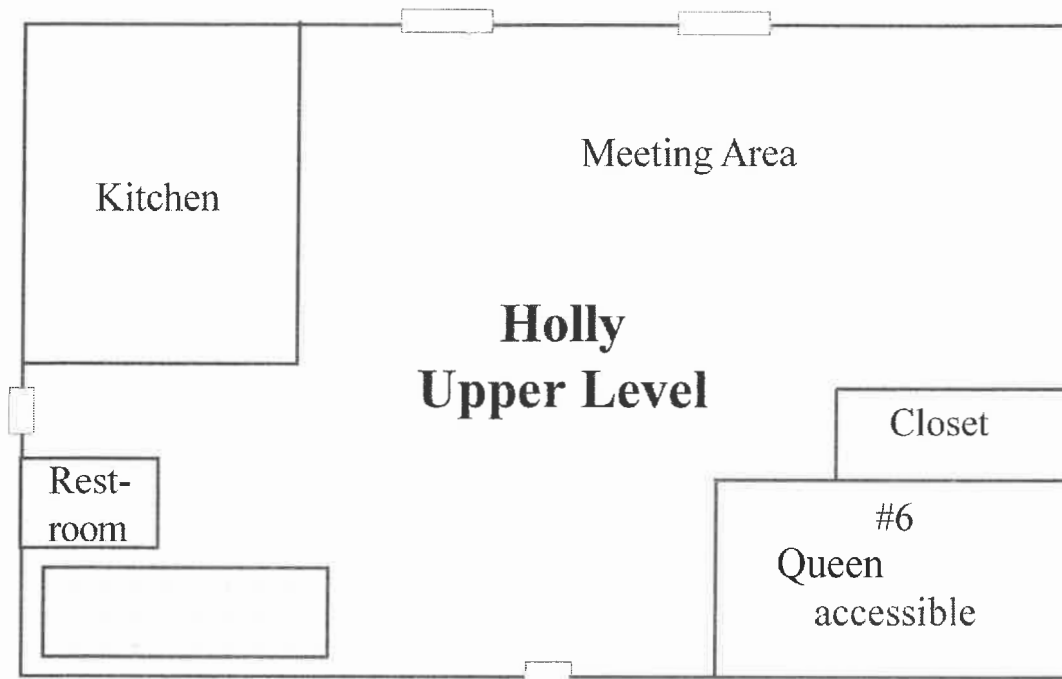

# Holly Cottage

Accommodates 20 people in 6 bedrooms

Bedrooms have a queen bed and a bunk bed (one room has queen bed only)

Bedrooms on lower level have indoor and outdoor access

Linens & towels are provided and each room has private bath

Also includes a meeting and lounge area, kitchen and deck

\* smaller meeting area, larger kitchen & deck

\* \$150 first come first serve - 10 people bottom bunks only