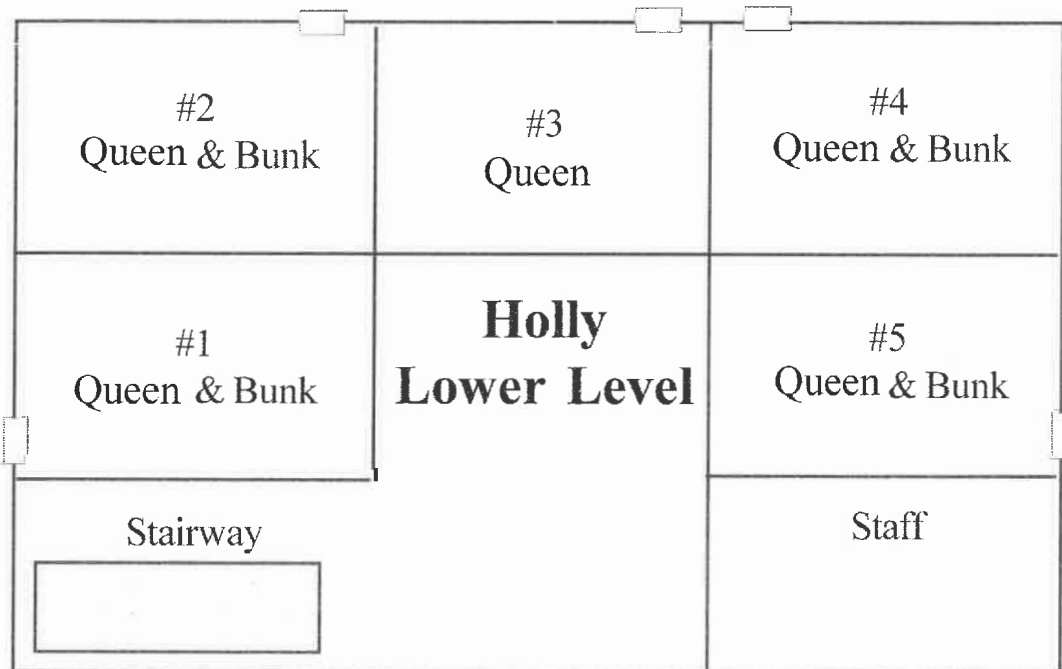

# Holly Cottage

Accommodates 20 people in 6 bedrooms

Bedrooms have a queen bed and a bunk bed (one room has queen bed only)

Bedrooms on lower level have indoor and outdoor access

Linens & towels are provided and each room has private bath

Also includes a meeting and lounge area, kitchen and deck

\* smaller meeting area, larger kitchen & deck

\* \$150 first come first serve - 10 people bottom bunks only